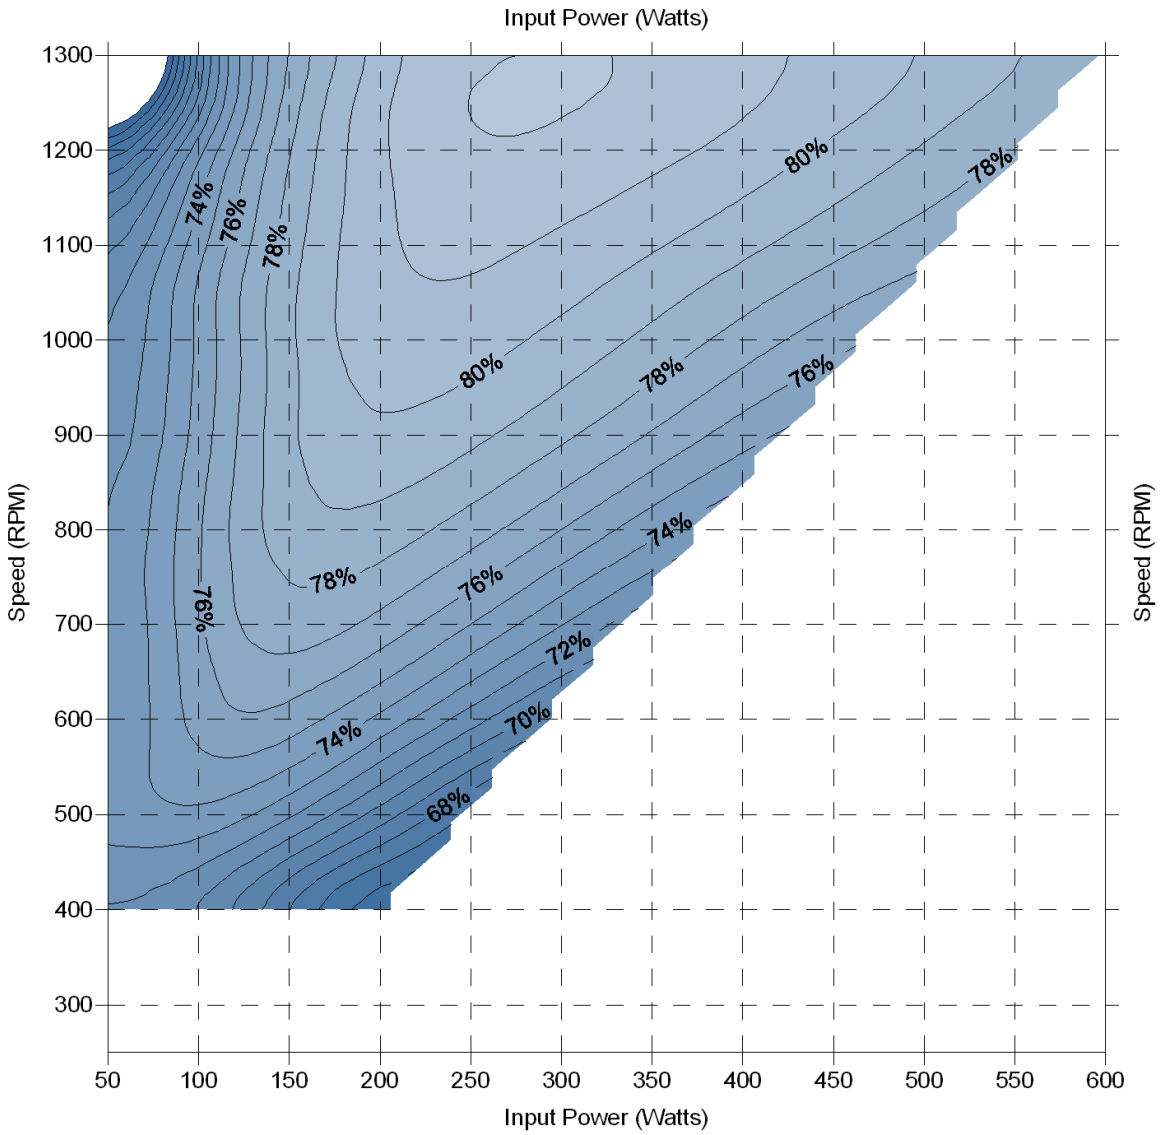

Eon Ferrite Motor Efficiency Map

1/3 Horsepower 240V Efficiency Map

Eon Ferrite Motor Efficiency Map

½ Horsepower 240V Efficiency Map

Eon Ferrite Motor Efficiency Map

¾ Horsepower 240V Efficiency Map

Eon Ferrite Motor Efficiency Map

1 Horsepower 240V Efficiency Map