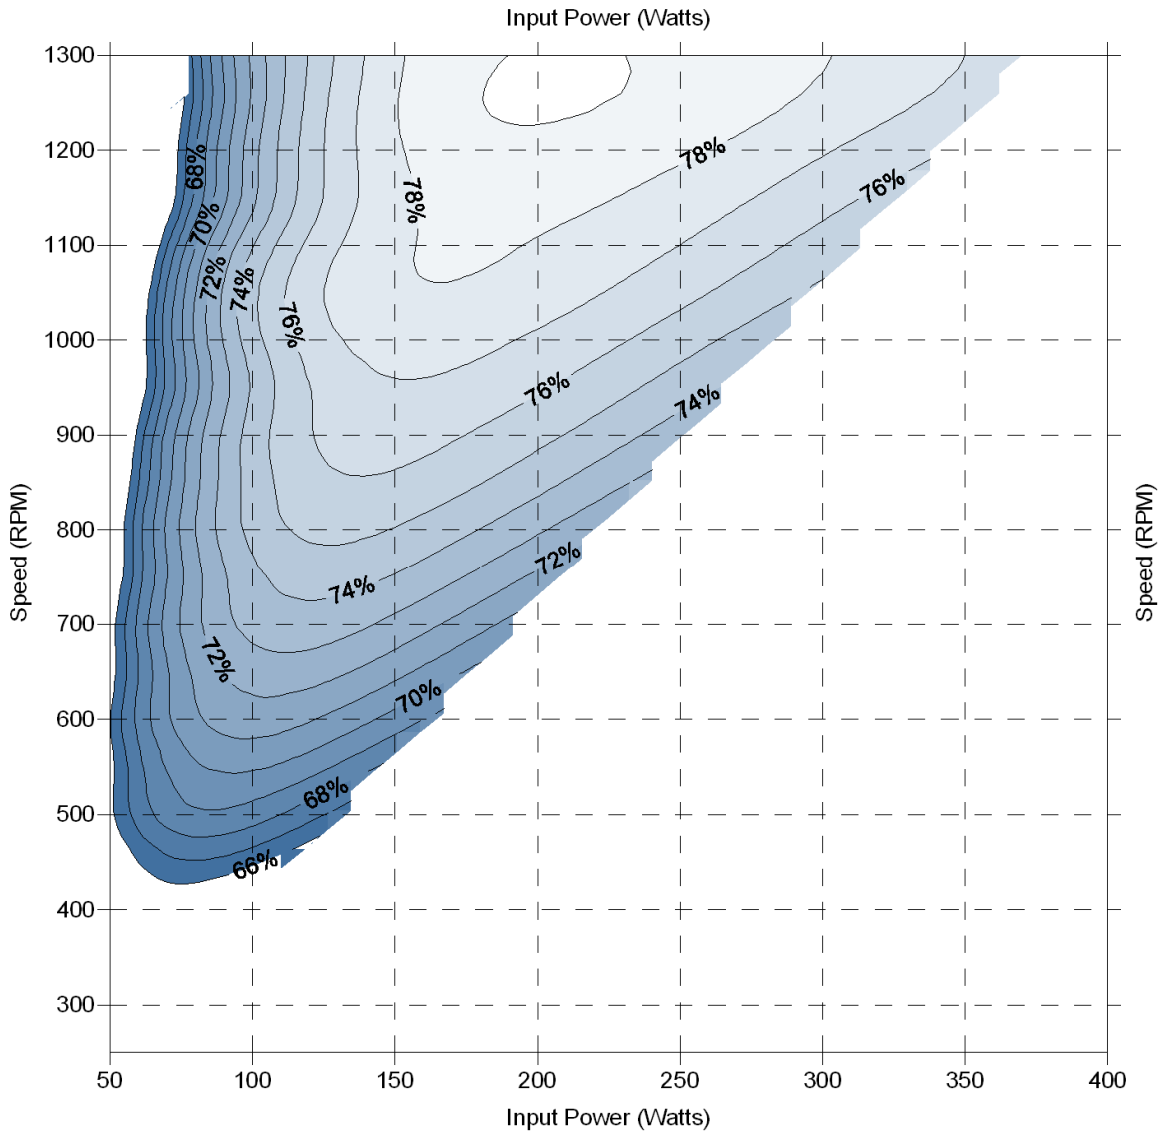

Eon Ferrite Motor Efficiency Map

1/3 Horsepower 240V Efficiency Map

Eon Ferrite Motor Efficiency Map

½ Horsepower 240V Efficiency Map

Eon Ferrite Motor Efficiency Map

¾ Horsepower 240V Efficiency Map

Eon Ferrite Motor Efficiency Map

1 Horsepower 240V Efficiency Map