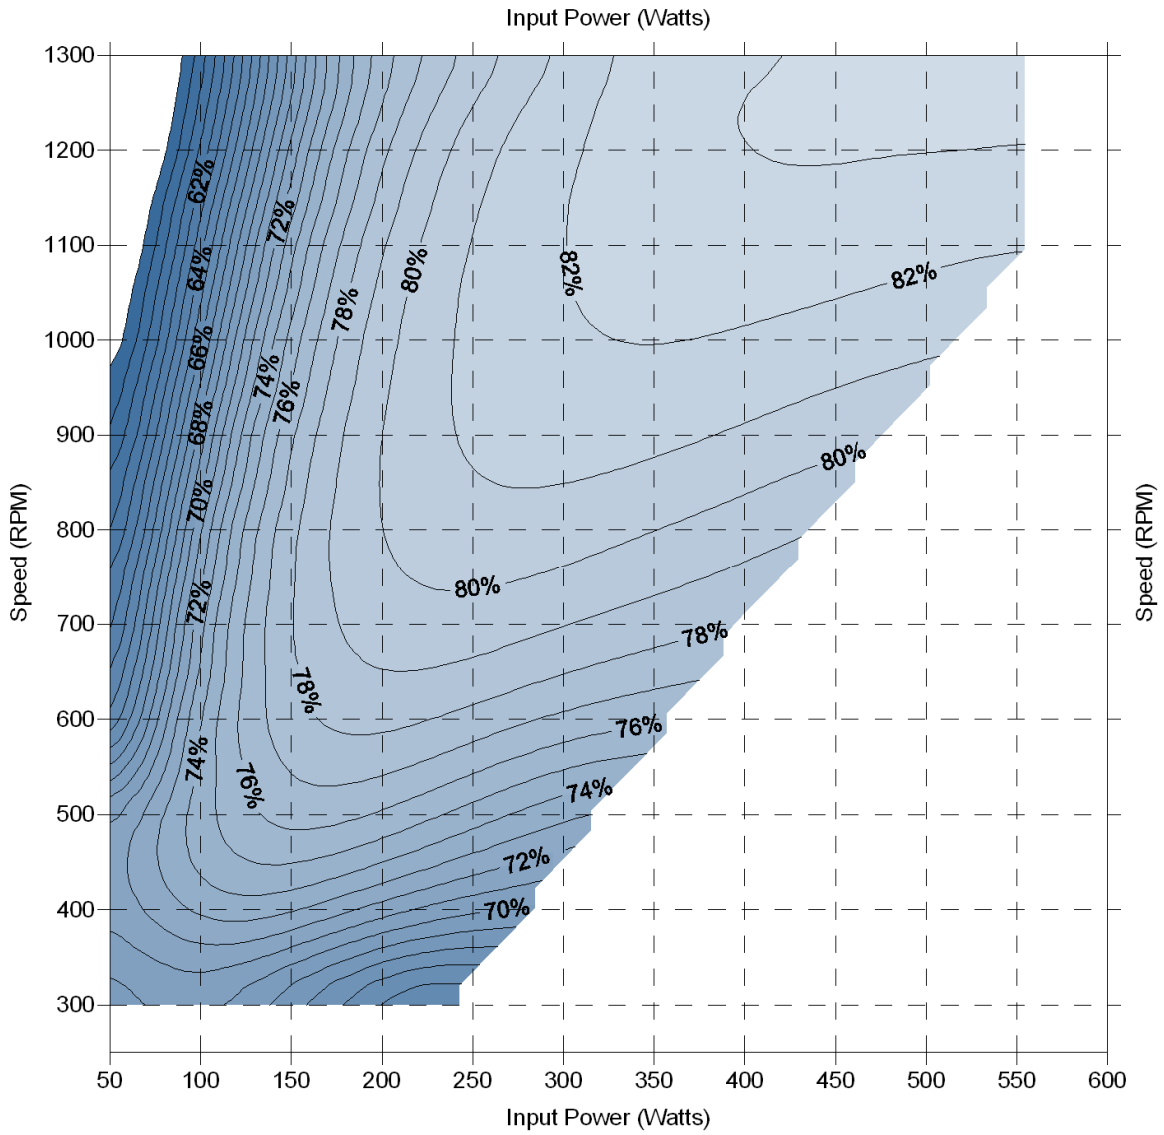

Eon Ferrite Motor Efficiency Map

1/3 Horsepower 240V Efficiency Map

Eon Ferrite Motor Efficiency Map

½ Horsepower 240V Efficiency Map

Eon Ferrite Motor Efficiency Map

¾ Horsepower 240V Efficiency Map

Eon Ferrite Motor Efficiency Map

1 Horsepower 240V Efficiency Map