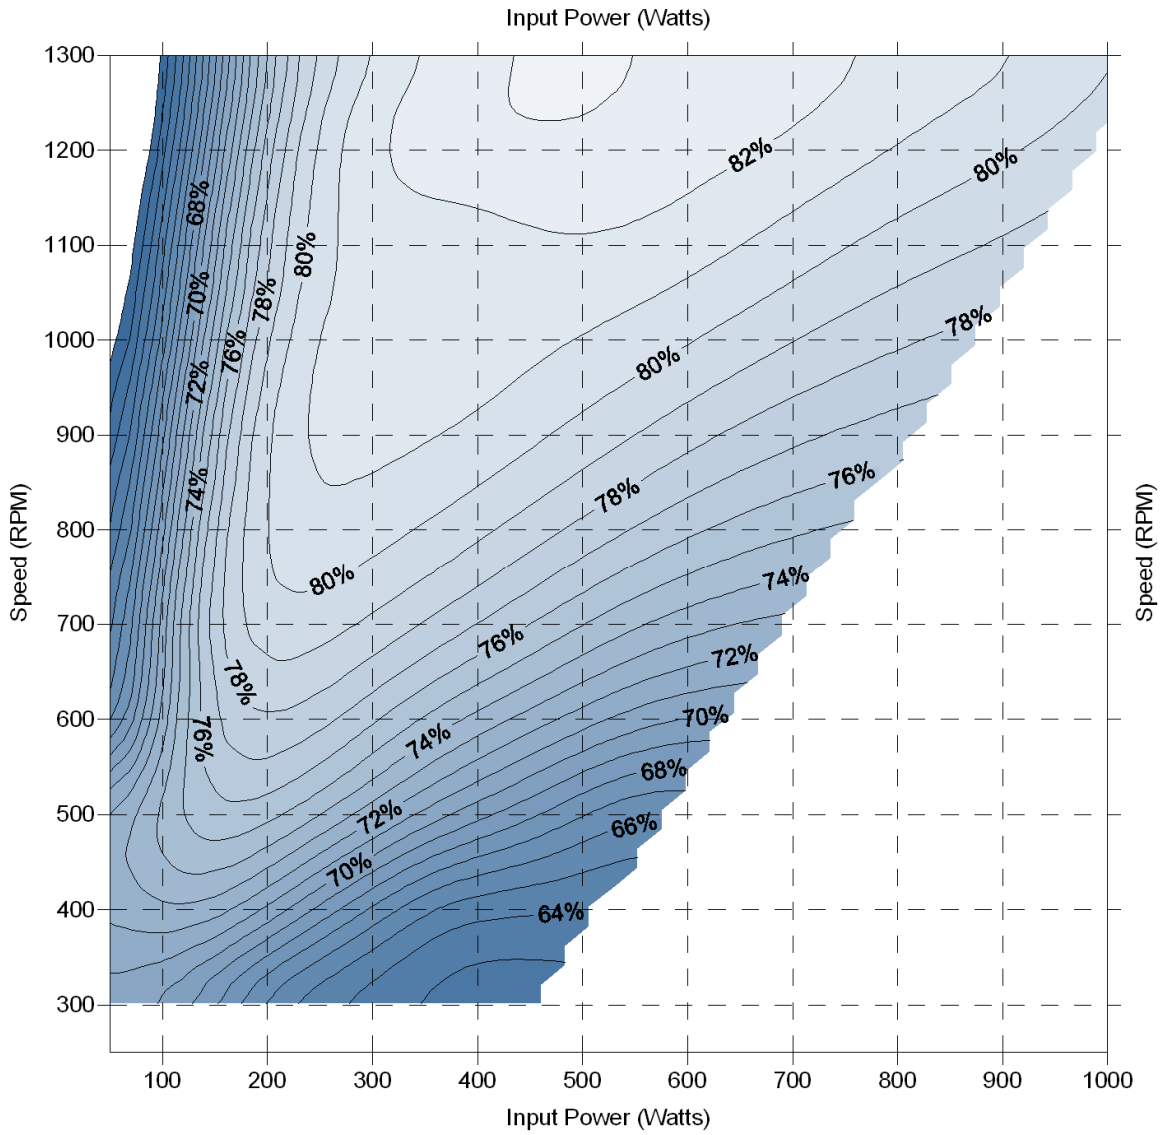

Eon Ferrite Motor Efficiency Map

1/3 Horsepower 240V Efficiency Map

Eon Ferrite Motor Efficiency Map

½ Horsepower 240V Efficiency Map

Eon Ferrite Motor Efficiency Map

¾ Horsepower 240V Efficiency Map

Eon Ferrite Motor Efficiency Map

1 Horsepower 240V Efficiency Map