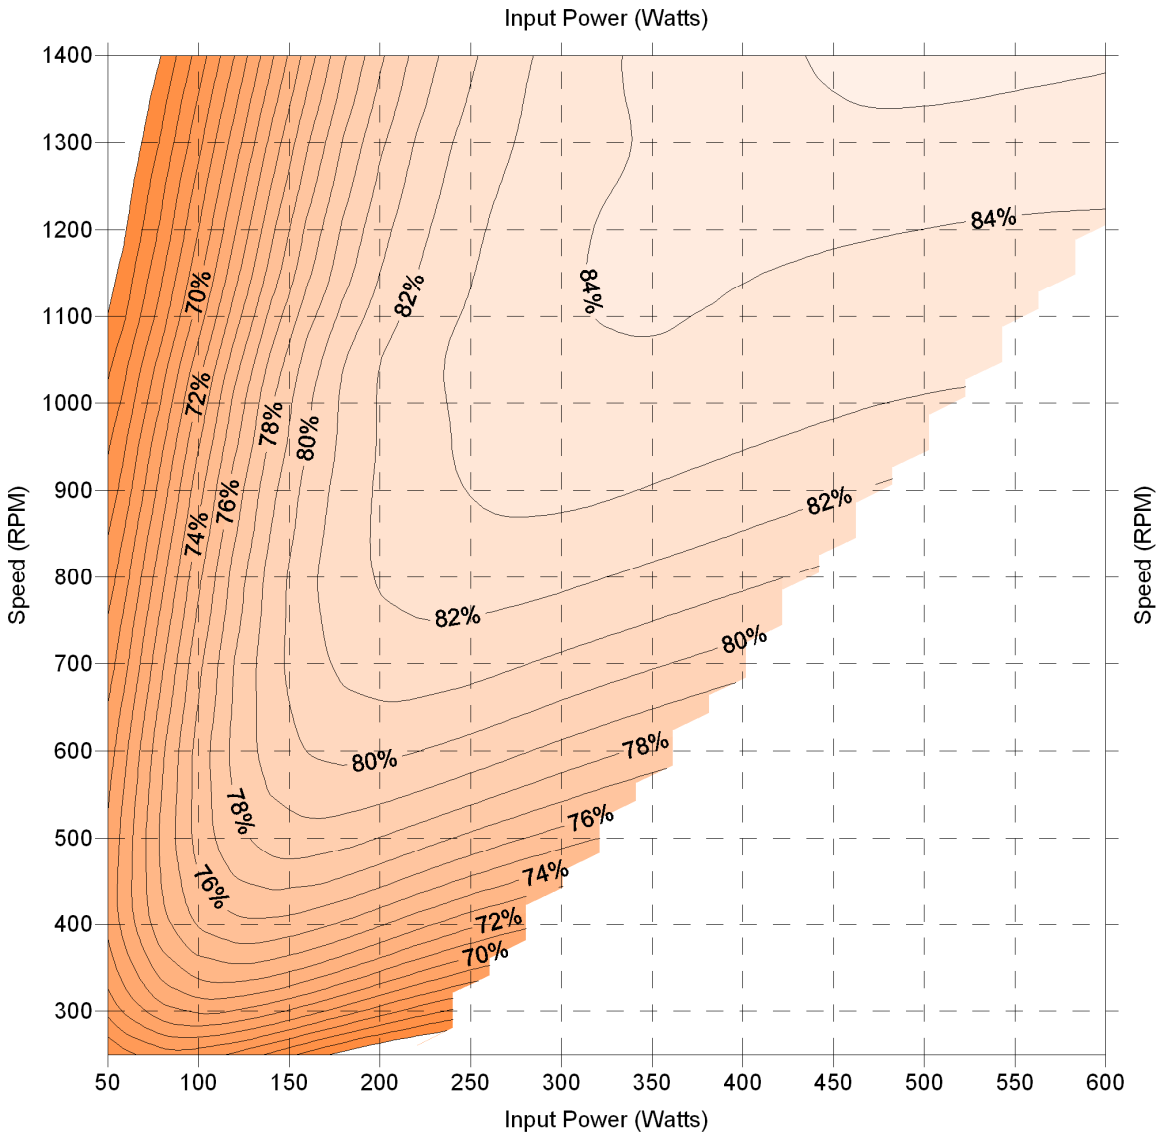

Eon Neo Motor Efficiency Map

1/3 Horsepower 240V Efficiency Map

Eon Neo Motor Efficiency Map

1/2 Horsepower 240V Efficiency Map

Eon Neo Motor Efficiency Map

3/4 Horsepower 240V Efficiency Map

Eon Neo Motor Efficiency Map

1 Horsepower 240V Efficiency Map