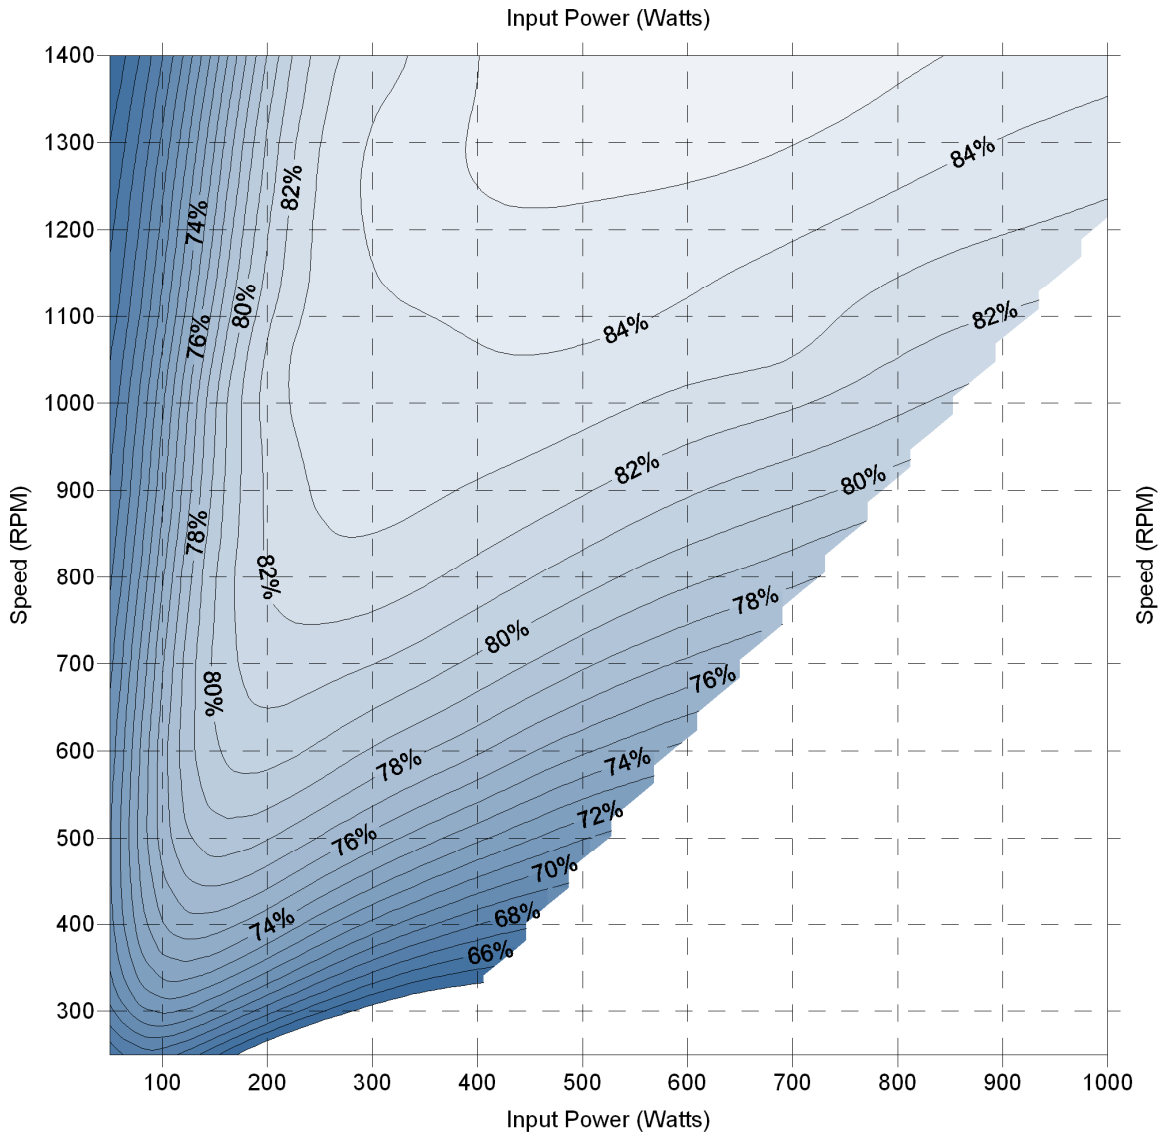

Eon Neo Motor Efficiency Map

1/3 Horsepower 240V Efficiency Map

Eon Neo Motor Efficiency Map

1/2 Horsepower 240V Efficiency Map

Eon Neo Motor Efficiency Map

3/4 Horsepower 240V Efficiency Map

Eon Neo Motor Efficiency Map

1 Horsepower 240V Efficiency Map