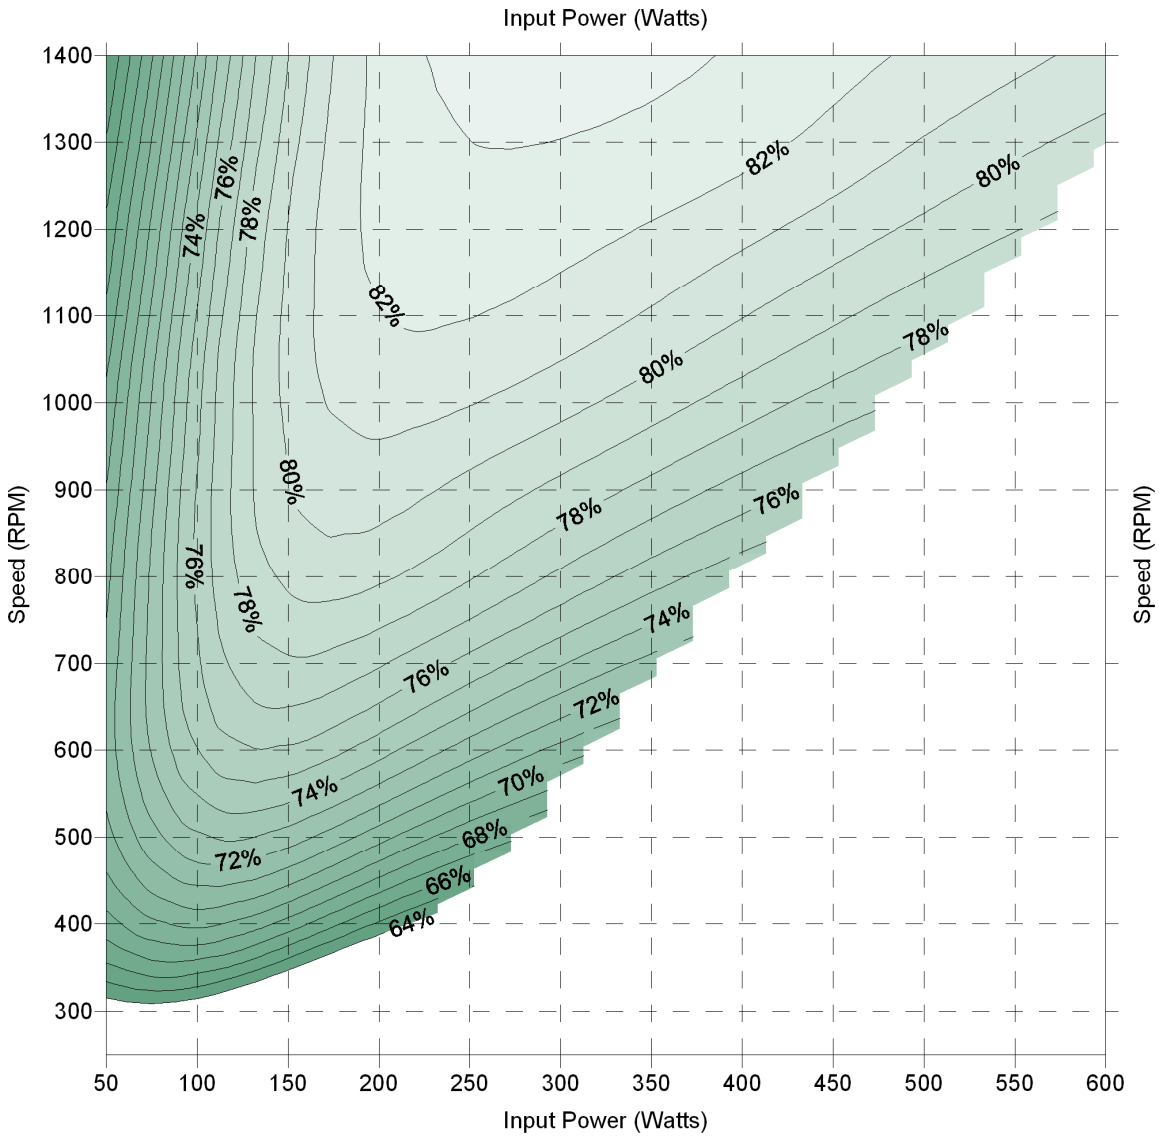

Eon Neo Motor Efficiency Map

1/3 Horsepower 240V Efficiency Map

Eon Neo Motor Efficiency Map

1/2 Horsepower 240V Efficiency Map

Eon Neo Motor Efficiency Map

3/4 Horsepower 240V Efficiency Map

Eon Neo Motor Efficiency Map

1 Horsepower 240V Efficiency Map