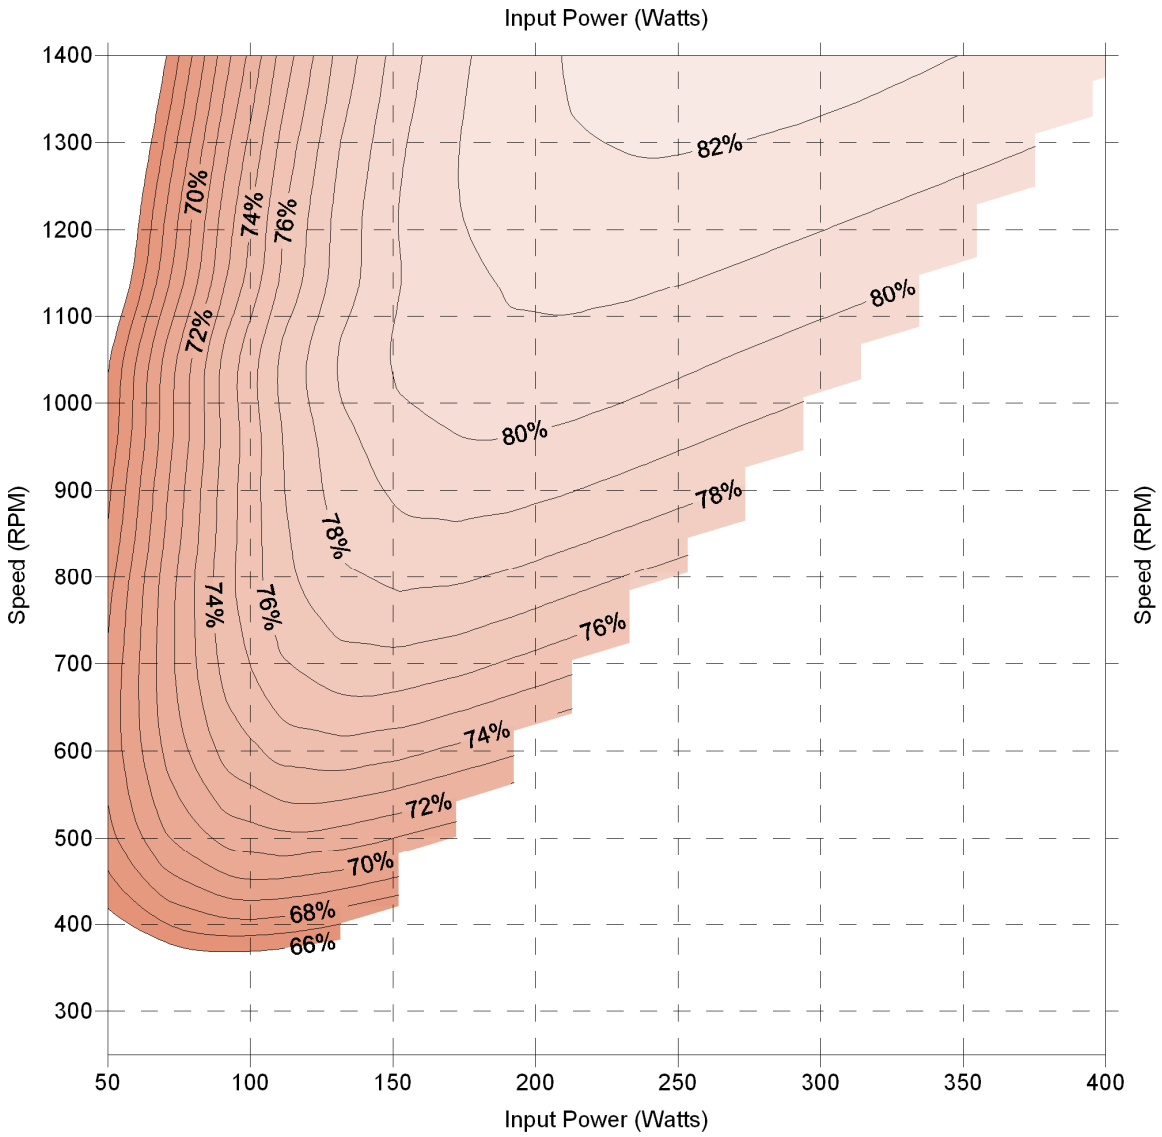

Eon Neo Motor Efficiency Map

1/3 Horsepower 240V Efficiency Map

Eon Neo Motor Efficiency Map

1/2 Horsepower 240V Efficiency Map

Eon Neo Motor Efficiency Map

3/4 Horsepower 240V Efficiency Map

Eon Neo Motor Efficiency Map

1 Horsepower 240V Efficiency Map