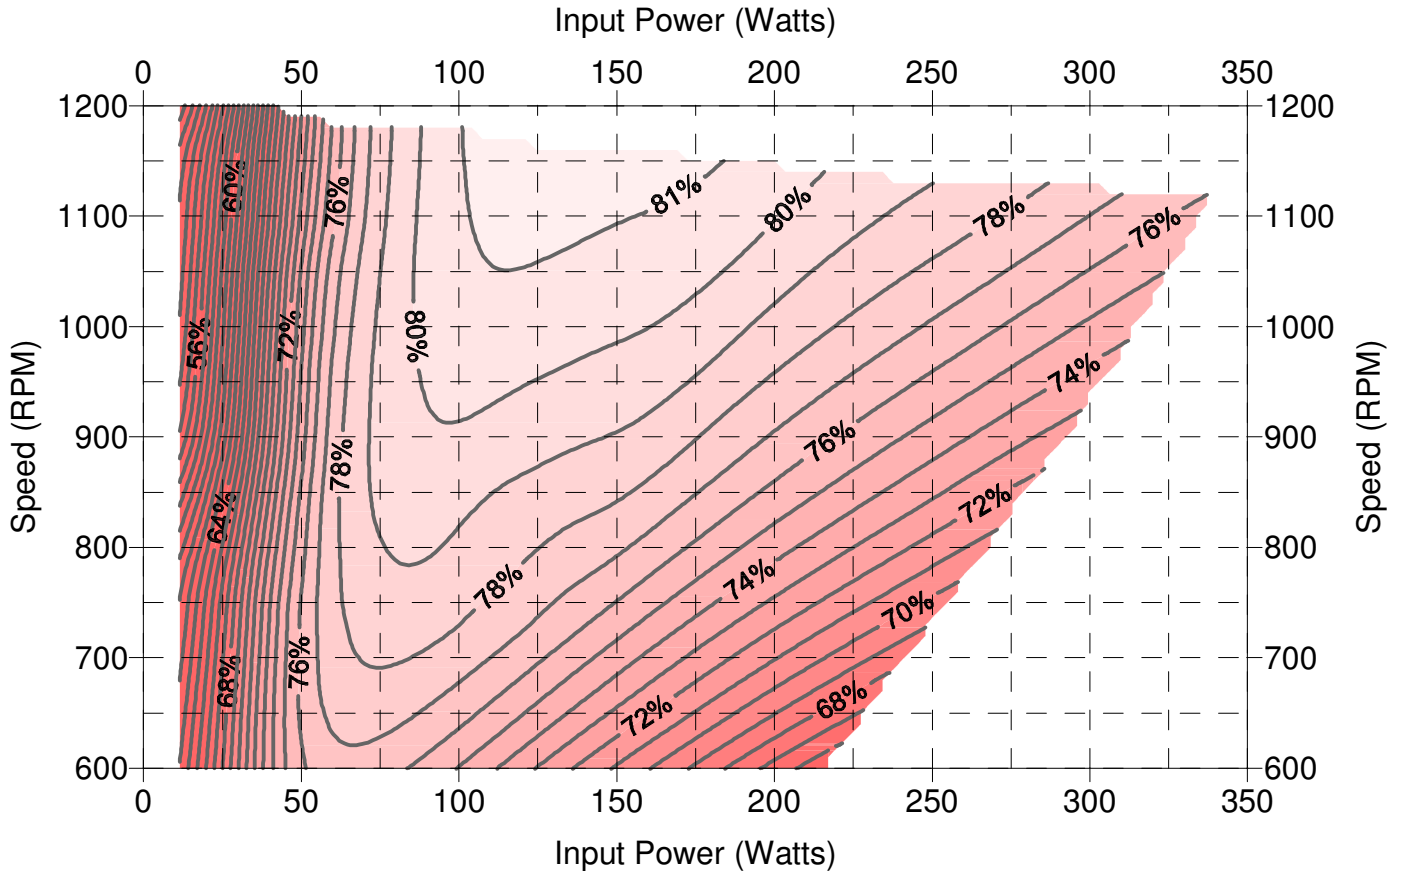

X13 1/3 HP 230V Efficiency Map