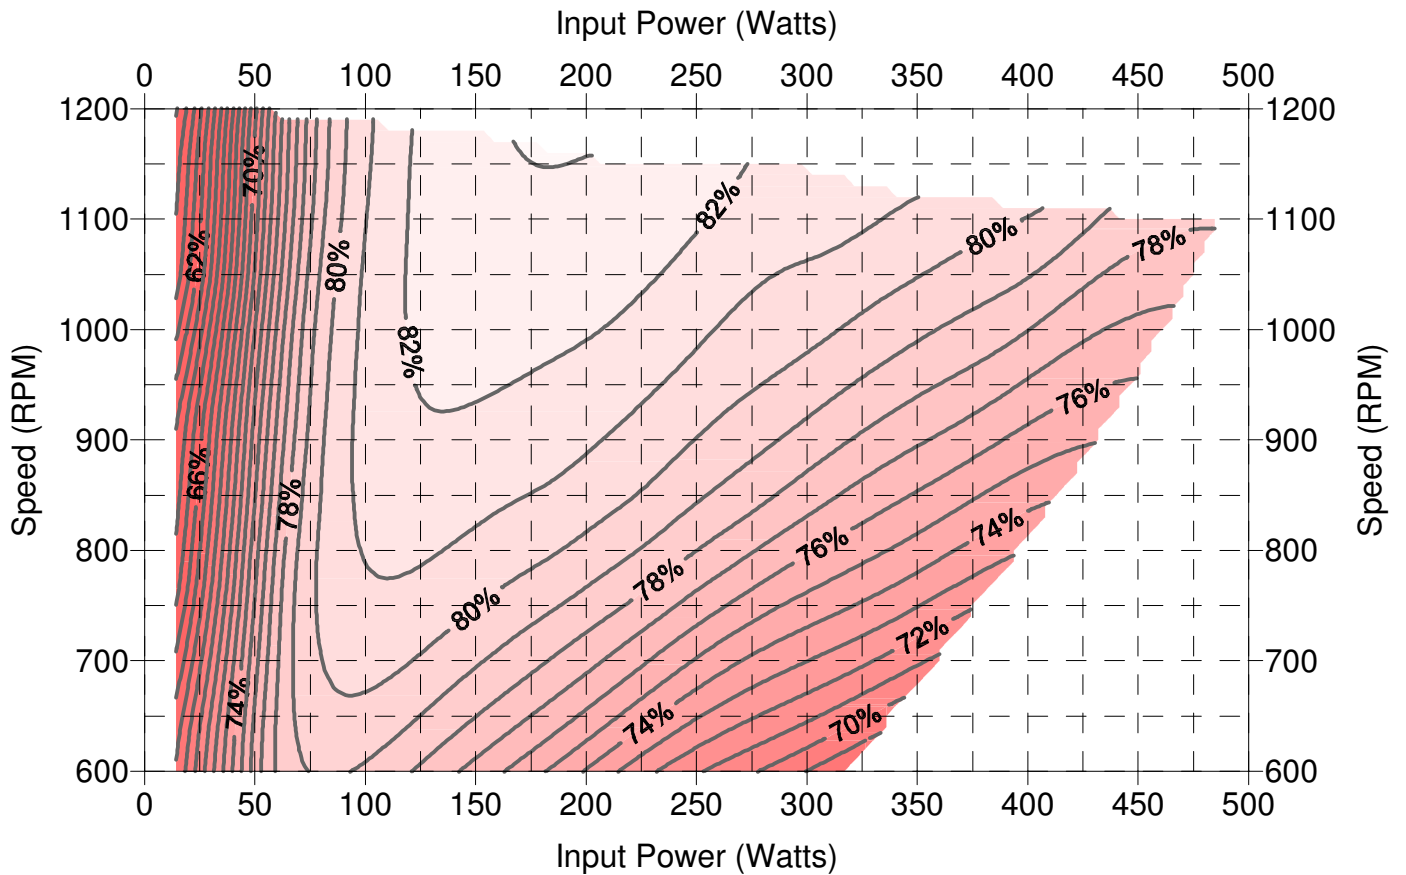

X13 1/2 HP 115V Efficiency Map