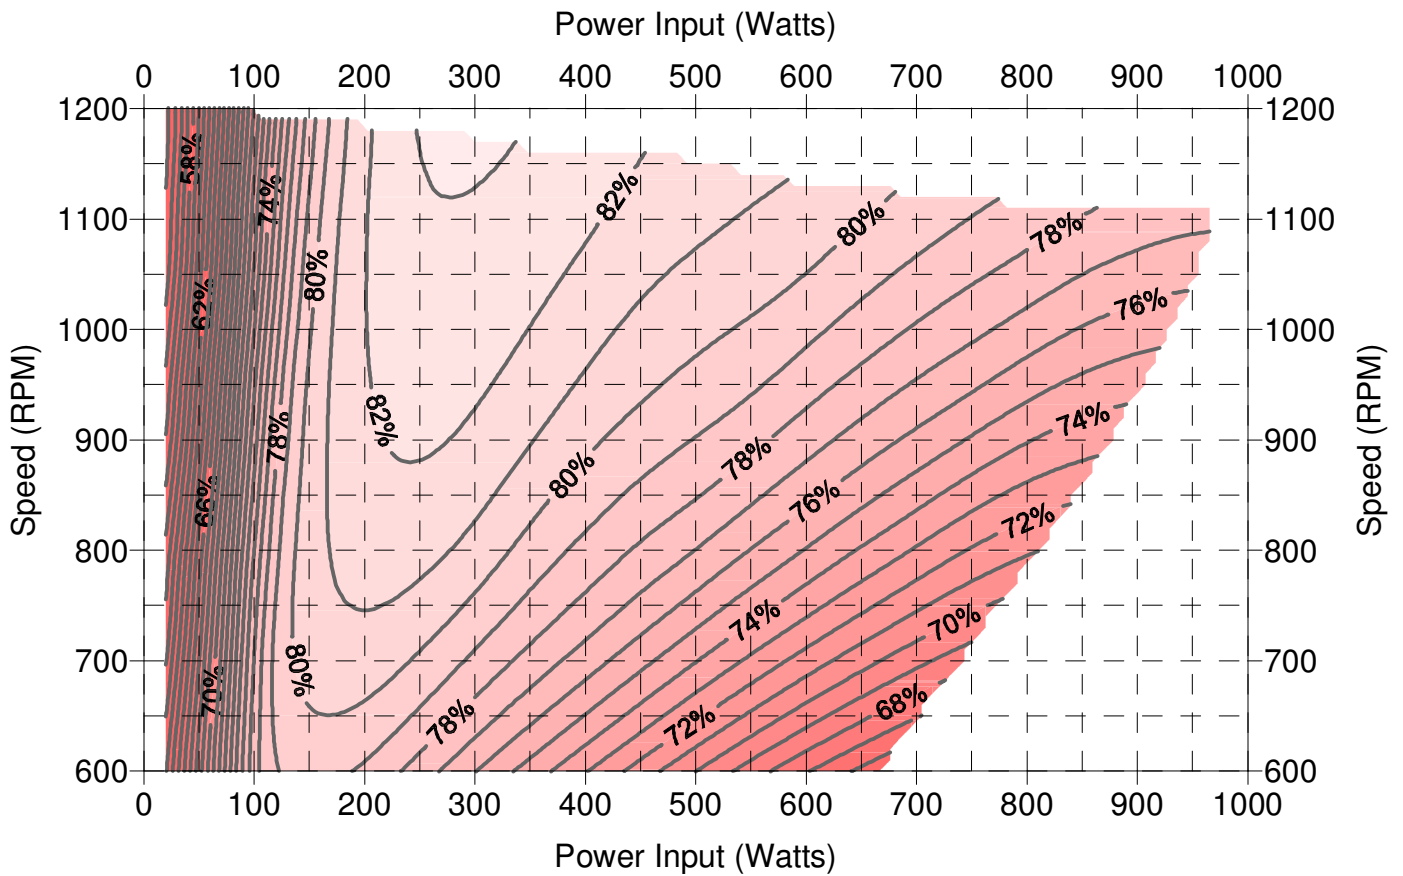

# X13 1HP 115V Efficiency Map

\*with 2mH Choke