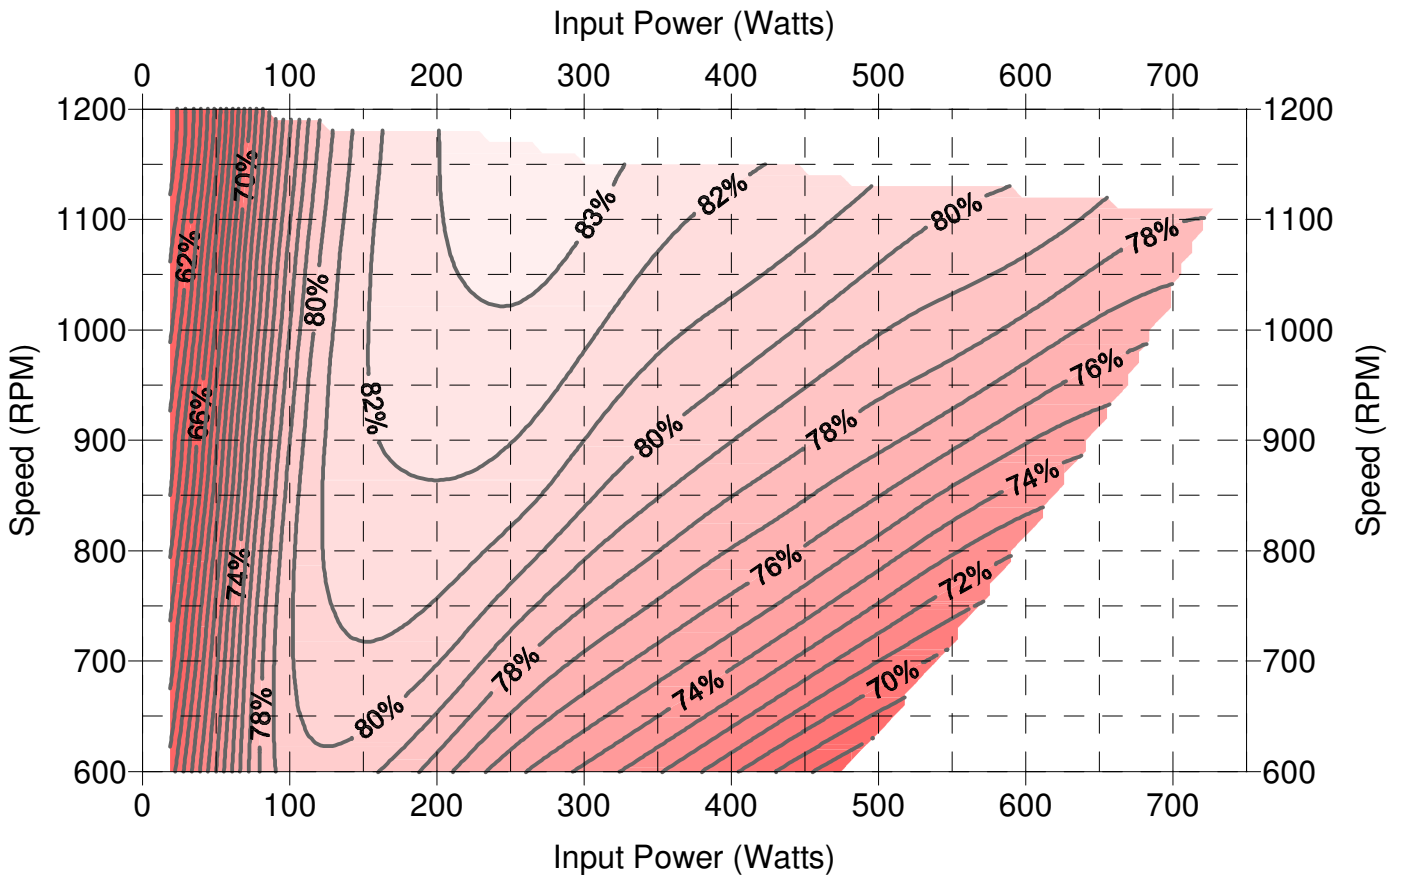

X13 3/4 HP 115V Efficiency Map

*with 4mH choke